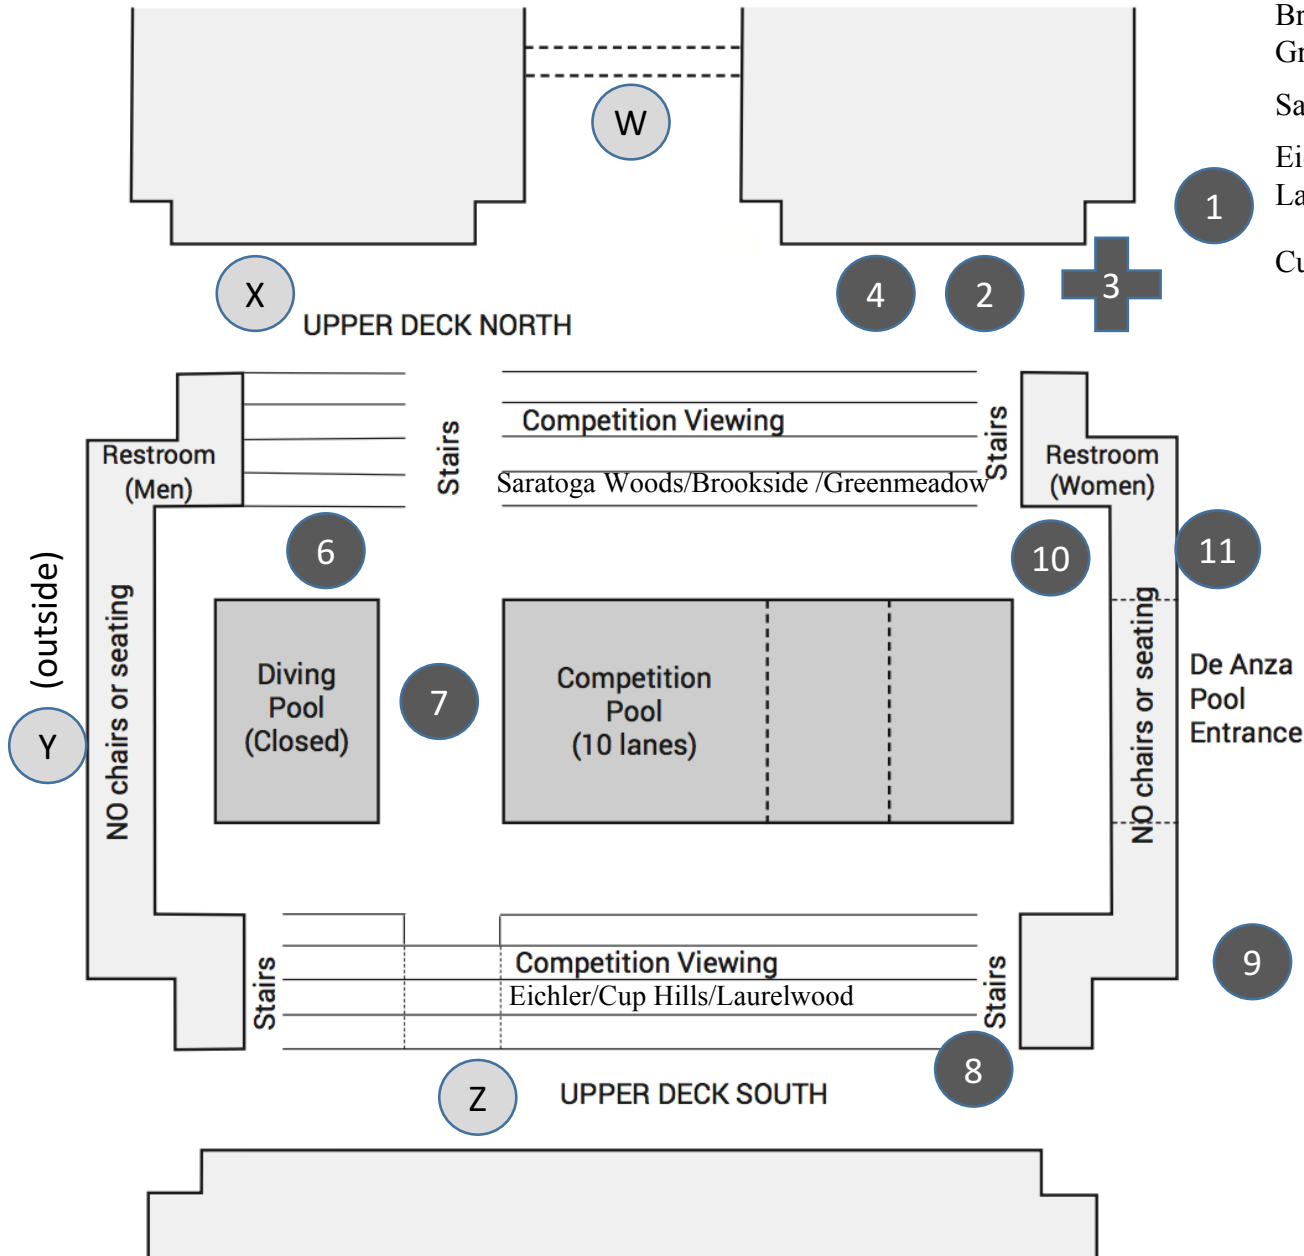

TEAM AREAS AND KEY INFO – 2018 JSSL Champs

TEAM AREAS

Brookside & Greenmeadow	W	Areas W-Z are designated as Team Areas for shade tents and chairs. Tents and chairs may also be set up outside the venue. <u>No shade tents or chairs allowed in the competition viewing areas.</u>
Saratoga Woods	X	
Eichler & Laurelwood	Y	
Cupertino Hills	Z	

KEY INFO

- 1 Heat & Lane Assignments
- 2 Programs
- 3 First Aid / Lost & Found
- 4 Results & Ribbons / Volunteer Check-In
- 6 Clerk of the Course
- 7 Head Table/ Announcer/ Coaches
- 8 Warm-up lane access (11yr+ after 9:00am)
- 9 T-shirts
- 10 Hospitality
- 11 Una Mas